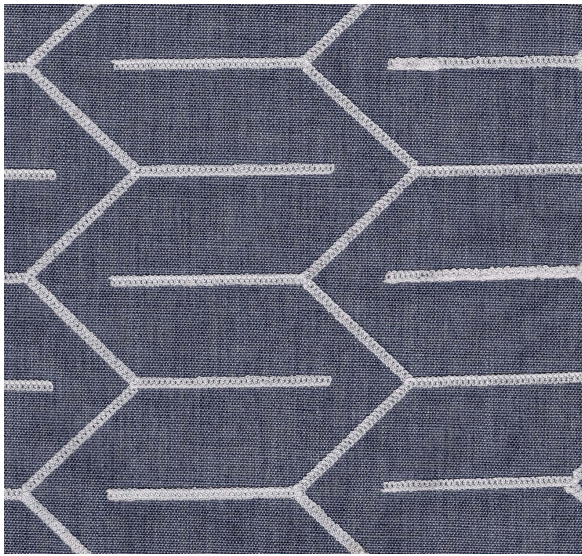

Silk Crafts Inc.

Product Collection : 2020 Fall
 Contents: 100% Polyester
 Width: 53"
 Repeat: V-4.00", H-10.00"
 Shown Railroaded: No
 Pattern: Contemporary
 Recommended Finish: Duraseal & Latex
 Prebacked: No
 Cleaning: S (Solvent)
 Color Family : Blue
 Usage: Multipurpose, Drapery
 Abrasion: 50,000 Wyzenbeek
 Pilling : 4
 Seam Slippage : Pass
 Flammability: CAL TB117, NFPA 260, UFAC Class 1
 Country of Origin: India

CHANCELLOR-CHAMBRAY

CHANCELLOR-BRICK

CHANCELLOR-CHARCOAL

CHANCELLOR-DENIM

CHANCELLOR-FOG