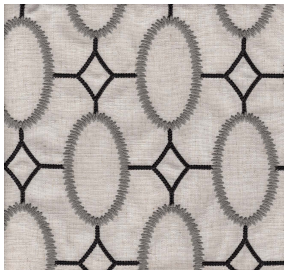

Silk Crafts Inc.

Product Collection : 2020 Fall
 Contents: 92% Polyester, 8% Linen
 Width: 51"/52"
 Repeat: V-7.50", H-6.50"
 Shown Railroaded: No
 Pattern: Contemporary
 Recommended Finish: Duraseal & Latex
 Prebacked: No
 Cleaning: S (Solvent)
 Color Family : Red
 Usage: Multipurpose
 Abrasion: 50,000 Wyzenbeek
 Pilling : 3.5
 Seam Slippage : Pass
 Flammability: CAL TB117, NFPA 260, UFAC Class 1
 Country of Origin: India

GROOVY-SPICE

GROOVY-CHARCOAL

GROOVY-DENIM

GROOVY-PARCHMENT

GROOVY-SAGE