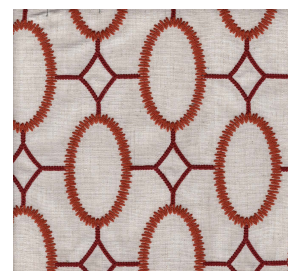

Silk Crafts Inc.

Product Collection : 2020 Fall
Contents: 92% Polyester, 8% Linen
Width: 51"/52"
Repeat: V-7.50", H-6.50"
Shown Railroaded: No
Pattern: Contemporary
Recommended Finish: Duraseal & Latex
Prebacked: No
Cleaning: S (Solvent)
Color Family : Green
Usage: Multipurpose
Abrasion: 50,000 Wyzenbeek
Pilling : 3.5
Seam Slippage : Pass
Flammability: CAL TB117, NFPA 260, UFAC Class 1
Country of Origin: India

GROOVY-SAGE

GROOVY-CHARCOAL

GROOVY-DENIM

GROOVY-PARCHMENT

GROOVY-SPICE