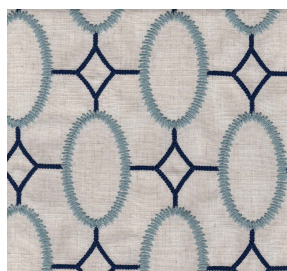

Silk Crafts Inc.

Product Collection : 2020 Fall
Contents: 92% Polyester, 8% Linen
Width: 51"/52"
Repeat: V-7.50", H-6.50"
Shown Railroaded: No
Pattern: Contemporary
Recommended Finish: Duraseal & Latex
Prebacked: No
Cleaning: S (Solvent)
Color Family : Green
Usage: Multipurpose
Abrasion: 50,000 Wyzenbeek
Pilling : 3.5
Seam Slippage : Pass
Flammability: CAL TB117, NFPA 260, UFAC Class 1
Country of Origin: India

GROOVY-SAGE

GROOVY-CHARCOAL

GROOVY-DENIM

GROOVY-PARCHMENT

GROOVY-SPICE