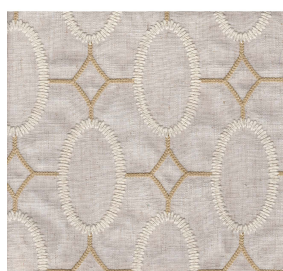

Silk Crafts Inc.

Product Collection : 2020 Fall
Contents: 92% Polyester, 8% Linen
Width: 51"/52"
Repeat: V-7.50", H-6.50"
Shown Railroaded: No
Pattern: Contemporary
Recommended Finish: Duraseal & Latex
Prebacked: No
Cleaning: S (Solvent)
Color Family : Green
Usage: Multipurpose
Abrasion: 50,000 Wyzenbeek
Pilling : 3.5
Seam Slippage : Pass
Flammability: CAL TB117, NFPA 260, UFAC Class 1
Country of Origin: India

GROOVY-SAGE

GROOVY-CHARCOAL

GROOVY-DENIM

GROOVY-PARCHMENT

GROOVY-SPICE