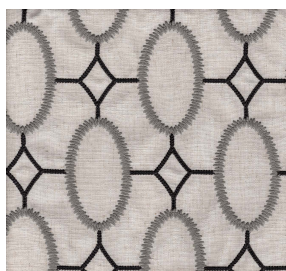

Silk Crafts Inc.

Product Collection : 2020 Fall
Contents: 92% Polyester, 8% Linen
Width: 51"/52"
Repeat: V-7.50", H-6.50"
Shown Railroaded: No
Pattern: Contemporary
Recommended Finish: Duraseal & Latex
Prebacked: No
Cleaning: S (Solvent)
Color Family : Green
Usage: Multipurpose
Abrasion: 50,000 Wyzenbeek
Pilling : 3.5
Seam Slippage : Pass
Flammability: CAL TB117, NFPA 260, UFAC Class 1
Country of Origin: India

GROOVY-SAGE

GROOVY-CHARCOAL

GROOVY-DENIM

GROOVY-PARCHMENT

GROOVY-SPICE