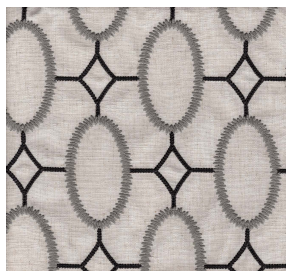

Silk Crafts Inc.

Product Collection : 2020 Fall  
Contents: 92% Polyester, 8% Linen  
Width: 51"/52"  
Repeat: V-7.50", H-6.50"  
Shown Railroaded: No  
Pattern: Contemporary  
Recommended Finish: Duraseal & Latex  
Prebacked: No  
Cleaning: S (Solvent)  
Color Family : Neutral  
Usage: Multipurpose  
Abrasion: 50,000 Wyzenbeek  
Pilling : 3.5  
Seam Slippage : Pass  
Flammability: CAL TB117, NFPA 260, UFAC Class 1  
Country of Origin: India

### GROOVY-PARCHMENT

GROOVY-CHARCOAL

GROOVY-DENIM

GROOVY-SAGE

GROOVY-SPICE