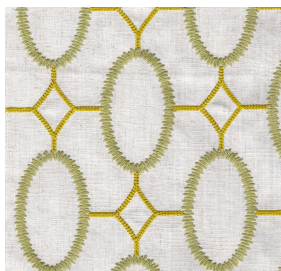

Silk Crafts Inc.

Product Collection : 2020 Fall  
Contents: 92% Polyester, 8% Linen  
Width: 51"/52"  
Repeat: V-7.50", H-6.50"  
Shown Railroaded: No  
Pattern: Contemporary  
Recommended Finish: Duraseal & Latex  
Prebacked: No  
Cleaning: S (Solvent)  
Color Family : Neutral  
Usage: Multipurpose  
Abrasion: 50,000 Wyzenbeek  
Pilling : 3.5  
Seam Slippage : Pass  
Flammability: CAL TB117, NFPA 260, UFAC Class 1  
Country of Origin: India

### GROOVY-PARCHMENT

GROOVY-CHARCOAL

GROOVY-DENIM

GROOVY-SAGE

GROOVY-SPICE