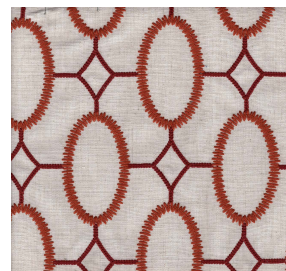

Silk Crafts Inc.

Product Collection : 2020 Fall  
Contents: 92% Polyester, 8% Linen  
Width: 51"/52"  
Repeat: V-7.50", H-6.50"  
Shown Railroaded: No  
Pattern: Contemporary  
Recommended Finish: Duraseal & Latex  
Prebacked: No  
Cleaning: S (Solvent)  
Color Family : Neutral  
Usage: Multipurpose  
Abrasion: 50,000 Wyzenbeek  
Pilling : 3.5  
Seam Slippage : Pass  
Flammability: CAL TB117, NFPA 260, UFAC Class 1  
Country of Origin: India

### GROOVY-PARCHMENT

GROOVY-CHARCOAL

GROOVY-DENIM

GROOVY-SAGE

GROOVY-SPICE