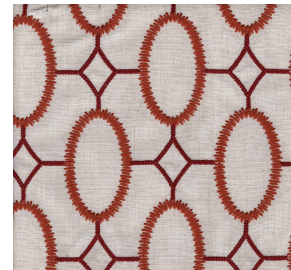

Silk Crafts Inc.

Product Collection : 2020 Fall  
 Contents: 92% Polyester, 8% Linen  
 Width: 51"/52"  
 Repeat: V-7.50", H-6.50"  
 Shown Railroaded: No  
 Pattern: Contemporary  
 Recommended Finish: Duraseal & Latex  
 Prebacked: No  
 Cleaning: S (Solvent)  
 Color Family : Gray  
 Usage: Multipurpose  
 Abrasion: 50,000 Wyzenbeek  
 Pilling : 3.5  
 Seam Slippage : Pass  
 Flammability: CAL TB117, NFPA 260, UFAC Class 1  
 Country of Origin: India

GROOVY-CHARCOAL

GROOVY-DENIM

GROOVY-PARCHMENT

GROOVY-SAGE

GROOVY-SPICE